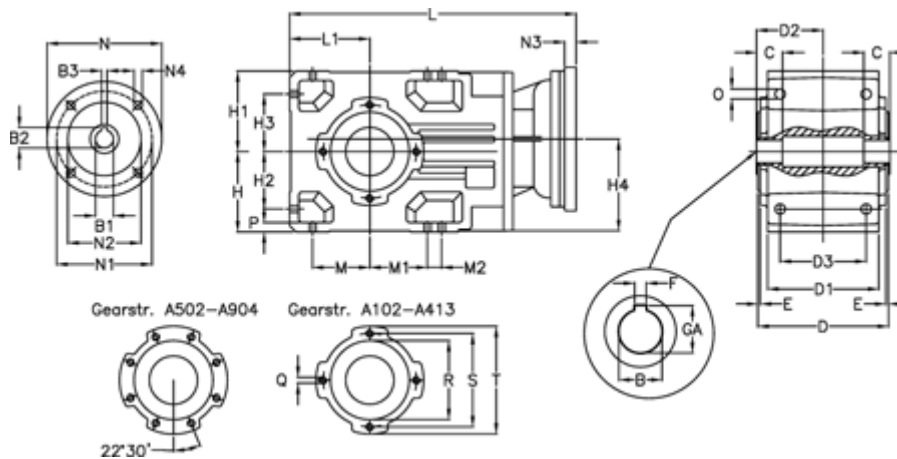

Article number: 29600101234220  
 Description: Bevel helical gearbox  
 A102UH30-12,3-P63B5

## Measures

B = 30	D3 = 75	H3 = 50.0	N1 = 115	S = 100
B1 = 11	Description = A102UH30-xx-P63 B5	H4 = 83.0	N2 = 95	T = 120
B2 = 12.8	E = 3.0	L = 282.5	N3 = 0	
B3 = 4	F = 8	L1 = 70	N4 = M8x19	
C = 18	GA = 33.3	M = 50.0	O = 9.5	
D = 117	H = 70	M1 = 50.0	P = 9	
D1 = 95	H1 = 70	M2 = 0	Q = M8x12	
D2 = 60.0	H2 = 50.0	N = 140	R = 80	